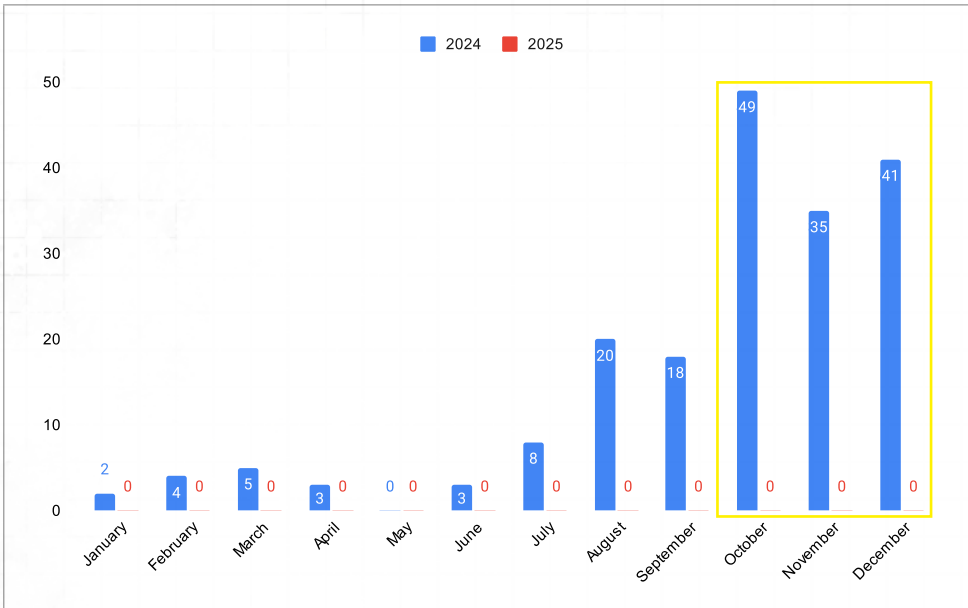

Warhammer 40,000

	2024	2025
January	72	0
February	93	0
March	73	0
April	78	0
May	84	0
June	59	0
July	61	0
August	75	0
September	81	0
October	101	0
November	60	0
December	47	0
Total	884	0

Notes:

Competitive League ran between Aug and Nov

Warhammer Age of Sigmar

	2024	2025
January	14	0
February	10	0
March	0	0
April	2	0
May	6	0
June	6	0
July	19	0
August	27	0
September	25	0
October	30	0
November	5	0
December	1	0
Total	145	0

Notes:

Spearhead League ran between August and October

Horus Heresy

	2024	2025
January	2	0
February	4	0
March	5	0
April	3	0
May	0	0
June	3	0
July	8	0
August	20	0
September	18	0
October	49	0
November	35	0
December	41	0
Total	188	0

Notes:

Narrative Campaign ran between October and December

Blood Bowl

	2024	2025
January	72	0
February	54	0
March	55	0
April	52	0
May	14	0
June	7	0
July	43	0
August	56	0
September	37	0
October	30	0
November	13	0
December	0	0
Total	433	0

Notes:

Leagues ran between Jan/May and July to Nov