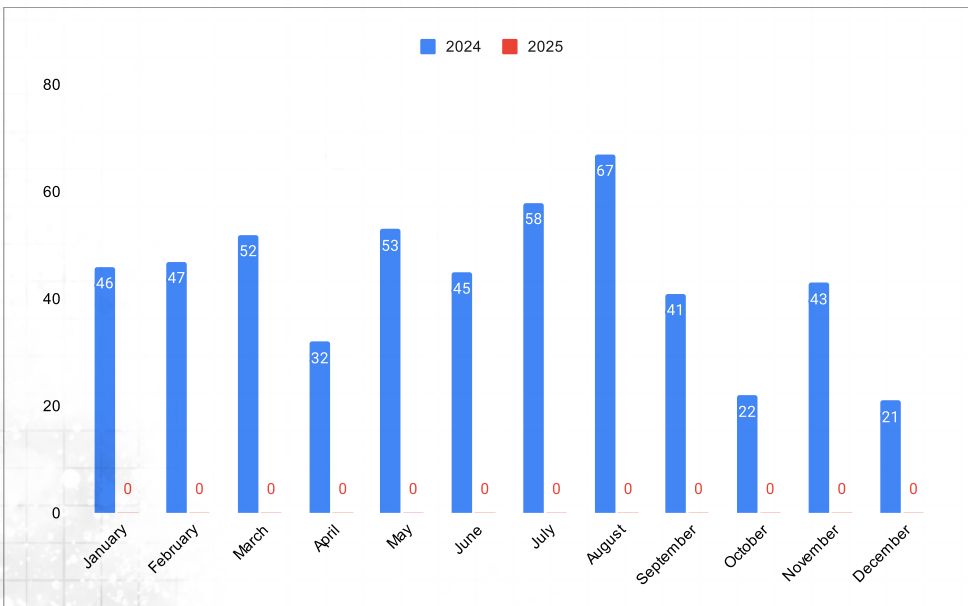

Blood Bowl

	2024	2025
January	72	0
February	54	0
March	55	0
April	52	0
May	14	0
June	7	0
July	43	0
August	56	0
September	37	0
October	30	0
November	13	0
December	0	0
Total	433	0

Notes:

Leagues ran between Jan/May and July to Nov

Kill Team

	2024	2025
January	6	0
February	16	0
March	23	0
April	13	0
May	11	0
June	10	0
July	25	0
August	56	0
September	12	0
October	13	0
November	29	0
December	15	0
Total	229	0

Notes:

Knock-out League ran Aug to September. Kill Team Tuesdays run twice a month

Malifaux

	2024	2025
January	9	0
February	2	0
March	4	0
April	10	0
May	23	0
June	17	0
July	17	0
August	11	0
September	4	0
October	0	0
November	7	0
December	0	0
Total	104	0

Notes:

League ran between May and August

RPG Room

	2024	2025
January	46	0
February	47	0
March	52	0
April	32	0
May	53	0
June	45	0
July	58	0
August	67	0
September	41	0
October	22	0
November	43	0
December	21	0
Total	527	0

Notes:

Least accurate data as participants don't pay in at the counter so may not sign in.