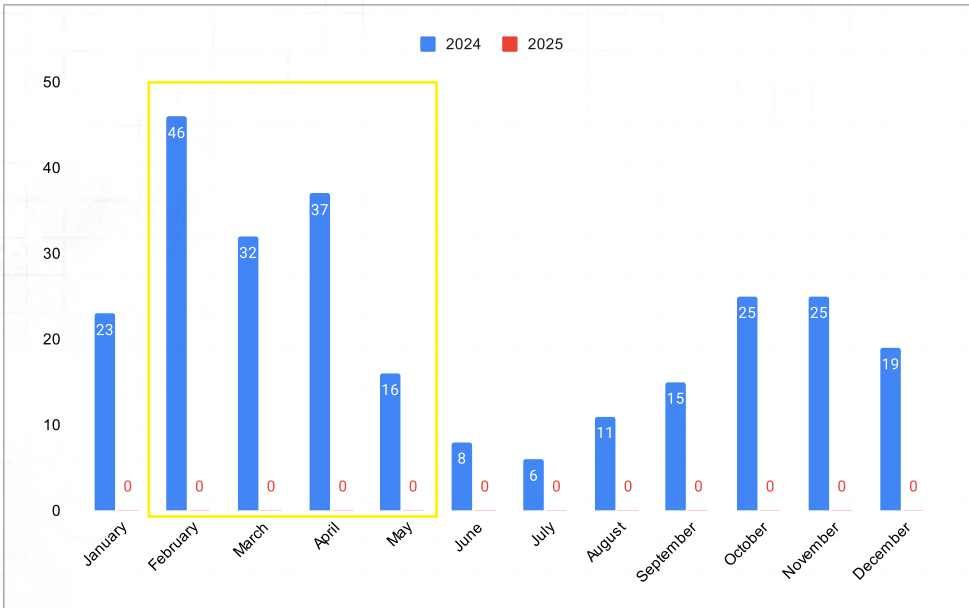

Warhammer Age of Sigmar

	2024	2025
January	14	0
February	10	0
March	0	0
April	2	0
May	6	0
June	6	0
July	19	0
August	27	0
September	25	0
October	30	0
November	5	0
December	1	0
Total	145	0

Notes:

Spearhead League ran between August and October

Horus Heresy

	2024	2025
January	2	0
February	4	0
March	5	0
April	3	0
May	0	0
June	3	0
July	8	0
August	20	0
September	18	0
October	49	0
November	35	0
December	41	0
Total	188	0

Notes:

Narrative Campaign ran between October and December

Blood Bowl

	2024	2025
January	72	0
February	54	0
March	55	0
April	52	0
May	14	0
June	7	0
July	43	0
August	56	0
September	37	0
October	30	0
November	13	0
December	0	0
Total	433	0

Notes:

Leagues ran between Jan/May and July to Nov

Old World/WHFB

	2024	2025
January	23	0
February	46	0
March	32	0
April	37	0
May	16	0
June	8	0
July	6	0
August	11	0
September	15	0
October	25	0
November	25	0
December	19	0
Total	263	0

Notes:

Map campaign ran February to mid May, and Rallying Cry meet ups started in September