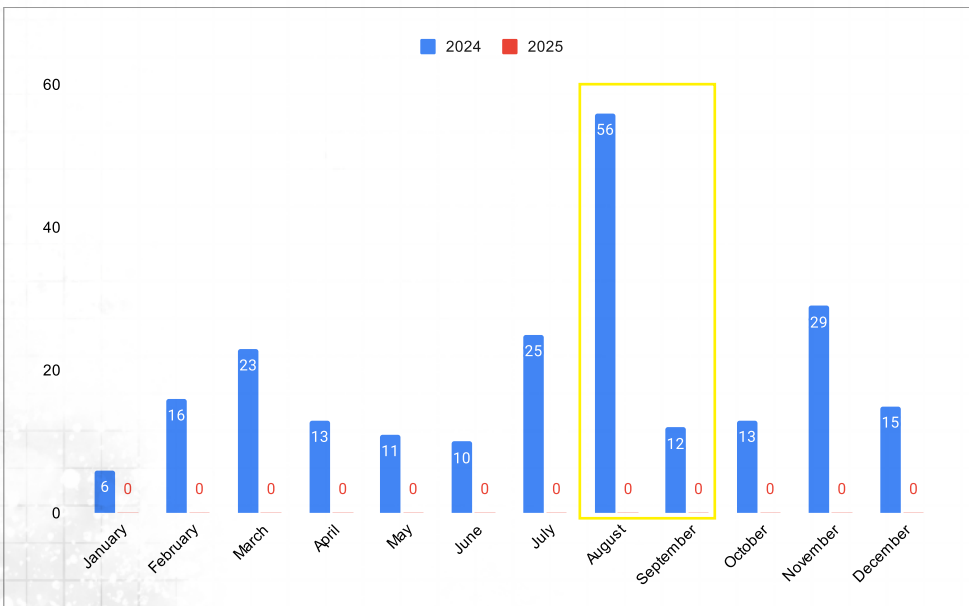

Blood Bowl

	2024	2025
January	72	0
February	54	0
March	55	0
April	52	0
May	14	0
June	7	0
July	43	0
August	56	0
September	37	0
October	30	0
November	13	0
December	0	0
Total	433	0

Notes:

Leagues ran between Jan/May and July to Nov

Old World/WHFB

	2024	2025
January	23	0
February	46	0
March	32	0
April	37	0
May	16	0
June	8	0
July	6	0
August	11	0
September	15	0
October	25	0
November	25	0
December	19	0
Total	263	0

Notes:

Map campaign ran February to mid May, and Rallying Cry meet ups started in September

Kill Team

	2024	2025
January	6	0
February	16	0
March	23	0
April	13	0
May	11	0
June	10	0
July	25	0
August	56	0
September	12	0
October	13	0
November	29	0
December	15	0
Total	229	0

Notes:

Knock-out League ran Aug to September. Kill Team Tuesdays run twice a month

Malifaux

	2024	2025
January	9	0
February	2	0
March	4	0
April	10	0
May	23	0
June	17	0
July	17	0
August	11	0
September	4	0
October	0	0
November	7	0
December	0	0
Total	104	0

Notes:

League ran between May and August