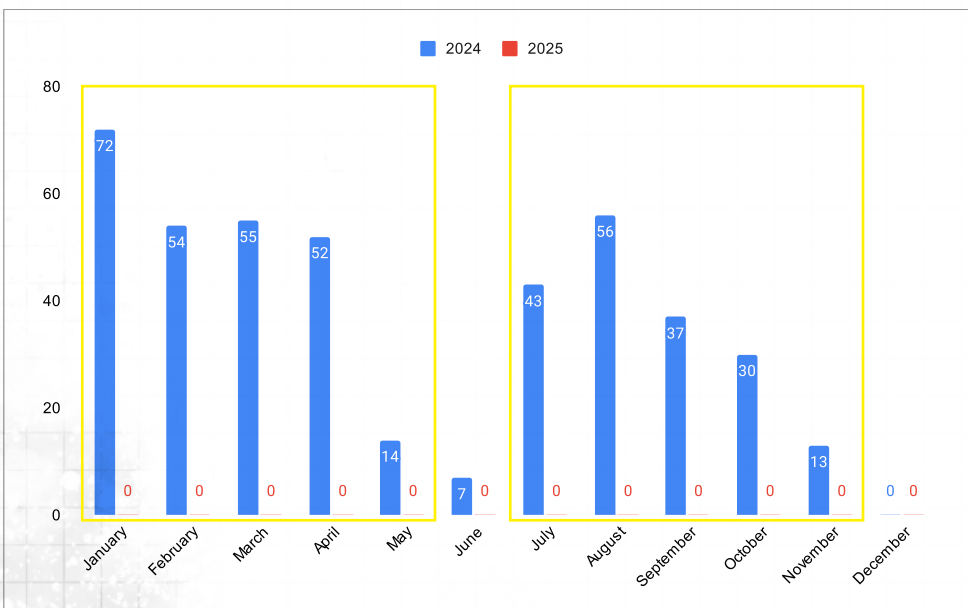

Warhammer Age of Sigmar

	2024	2025
January	14	0
February	10	0
March	0	0
April	2	0
May	6	0
June	6	0
July	19	0
August	27	0
September	25	0
October	30	0
November	5	0
December	1	0
Total	145	0

Notes:

Spearhead League ran between August and October

Horus Heresy

	2024	2025
January	2	0
February	4	0
March	5	0
April	3	0
May	0	0
June	3	0
July	8	0
August	20	0
September	18	0
October	49	0
November	35	0
December	41	0
Total	188	0

Notes:

Narrative Campaign ran between October and December

Blood Bowl

	2024	2025
January	72	0
February	54	0
March	55	0
April	52	0
May	14	0
June	7	0
July	43	0
August	56	0
September	37	0
October	30	0
November	13	0
December	0	0
Total	433	0

Notes:

Leagues ran between Jan/May and July to Nov