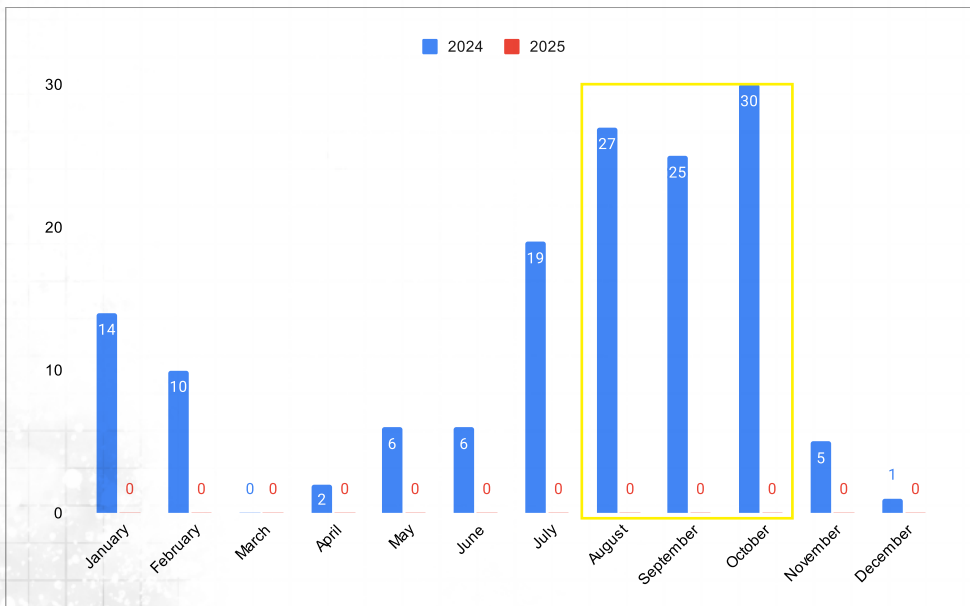

Count of Games Played

Individual Breakdown

Over the next few pages you can see the breakdown of individual systems with accompanying notes to explain spikes in the games being played.

What We've Learnt

As you will see from the data, leagues and organised activities have a massive impact on attendance and community growth. The clearest examples are from Blood Bowl which reduces to almost zero games when there isn't a league running, and the growth in Horus Heresy towards the end of the year when we launched the Narrative campaign.

Warhammer 40,000

	2024	2025
January	72	0
February	93	0
March	73	0
April	78	0
May	84	0
June	59	0
July	61	0
August	75	0
September	81	0
October	101	0
November	60	0
December	47	0
Total	884	0

Notes:

Competitive League ran between Aug and Nov

Warhammer Age of Sigmar

	2024	2025
January	14	0
February	10	0
March	0	0
April	2	0
May	6	0
June	6	0
July	19	0
August	27	0
September	25	0
October	30	0
November	5	0
December	1	0
Total	145	0

Notes:

Spearhead League ran between August and October

Blood Bowl

	2024	2025
January	72	0
February	54	0
March	55	0
April	52	0
May	14	0
June	7	0
July	43	0
August	56	0
September	37	0
October	30	0
November	13	0
December	0	0
Total	433	0

Notes:

Leagues ran between Jan/May and July to Nov