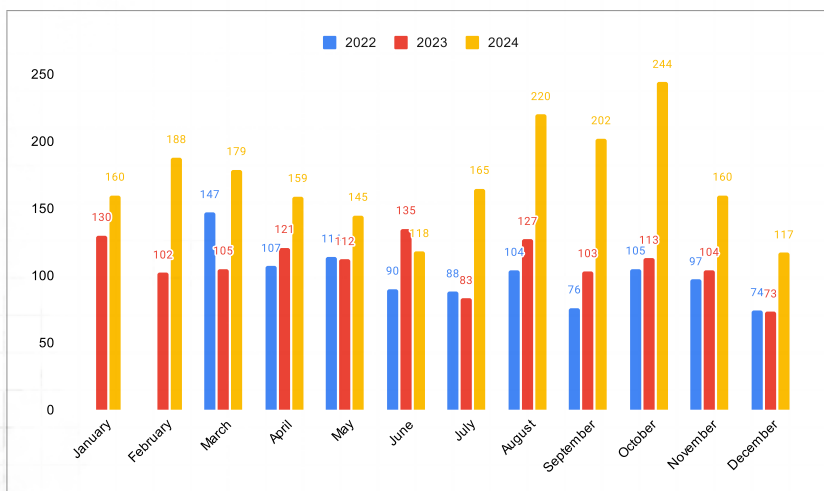

Attendance & Game Data 2024

Overview

Since January 2024, each time someone visits the club they're asked to sign in via a QR code on the counter. This is primarily so we have a record of people visiting for fire and safety purposes.

Club Growth

As we only have one year of sign-in data, the clearest way we can show club growth is through paid entries from the club members from our accounts. This data doesn't include Monthly, Guest, free, or RPG entries.

The club had a 57% growth in Member Paid Entries in 2024 compared to 2023

Member Paid Entries

	2022	2023	2024
January	-	130	160
February	-	102	188
March	147	105	179
April	107	121	159
May	114	112	145
June	90	135	118
July	88	83	165
August	104	127	220
September	76	103	202
October	105	113	244
November	97	104	160
December	74	73	117
Total	1002	1308	2057

Blood Bowl

	2024	2025
January	72	0
February	54	0
March	55	0
April	52	0
May	14	0
June	7	0
July	43	0
August	56	0
September	37	0
October	30	0
November	13	0
December	0	0
Total	433	0

Notes:

Leagues ran between Jan/May and July to Nov