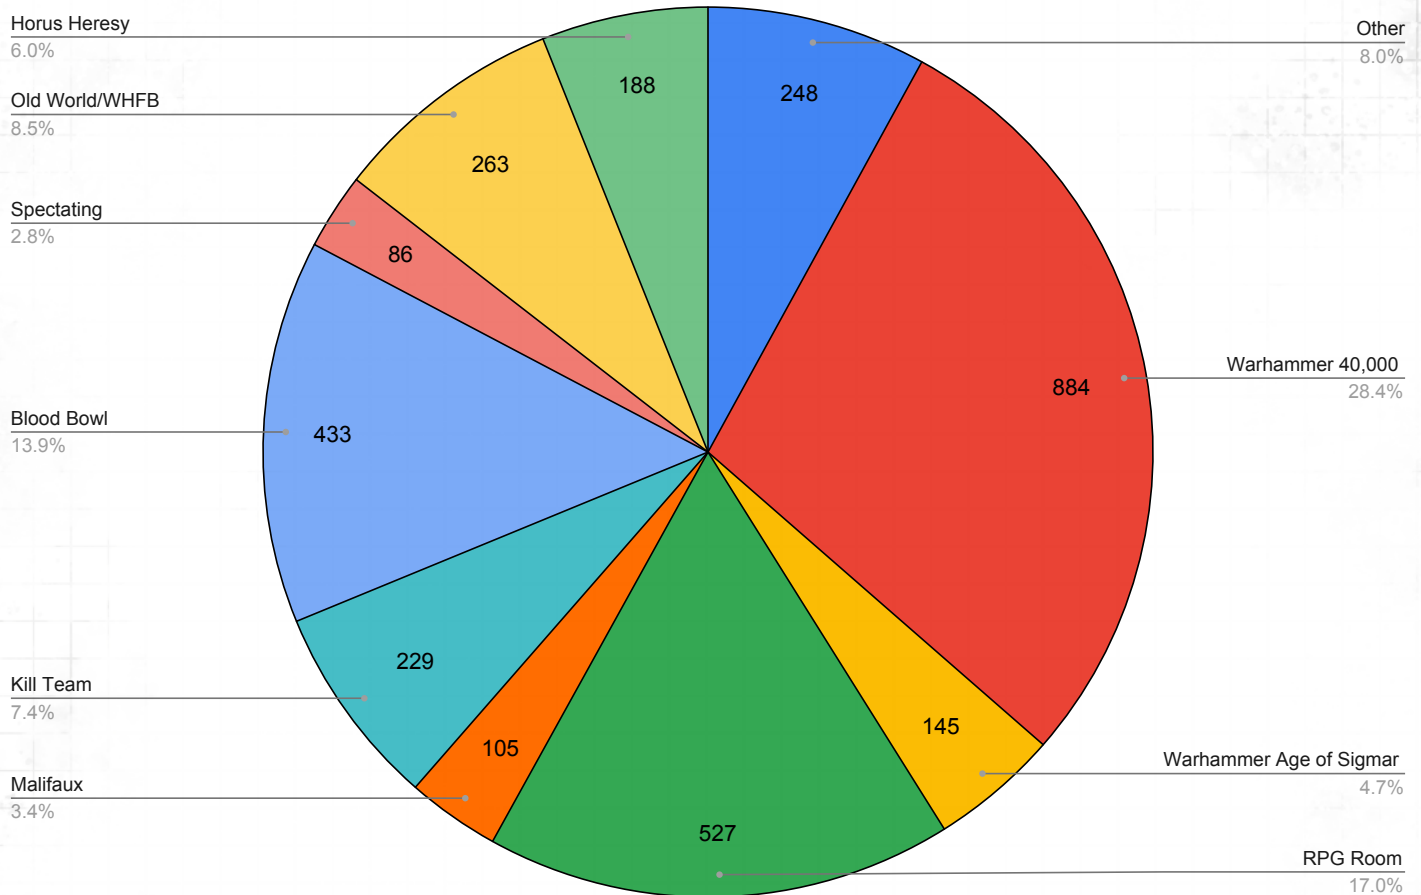

Game Data

As part of the sign in process we also ask players what game they're playing that visit, allowing the committee to see the popularity of different systems which enables us to shift our attention accordingly, supporting the systems that are growing or declining with dedicated events, leagues, and scenery. Occasionally players forget to sign in so the data can never be 100% accurate, however it will not be less than the numbers shown.

Count of Games Played

Individual Breakdown

Over the next few pages you can see the breakdown of individual systems with accompanying notes to explain spikes in the games being played.

What We've Learnt

As you will see from the data, leagues and organised activities have a massive impact on attendance and community growth. The clearest examples are from Blood Bowl which reduces to almost zero games when there isn't a league running, and the growth in Horus Heresy towards the end of the year when we launched the Narrative campaign.