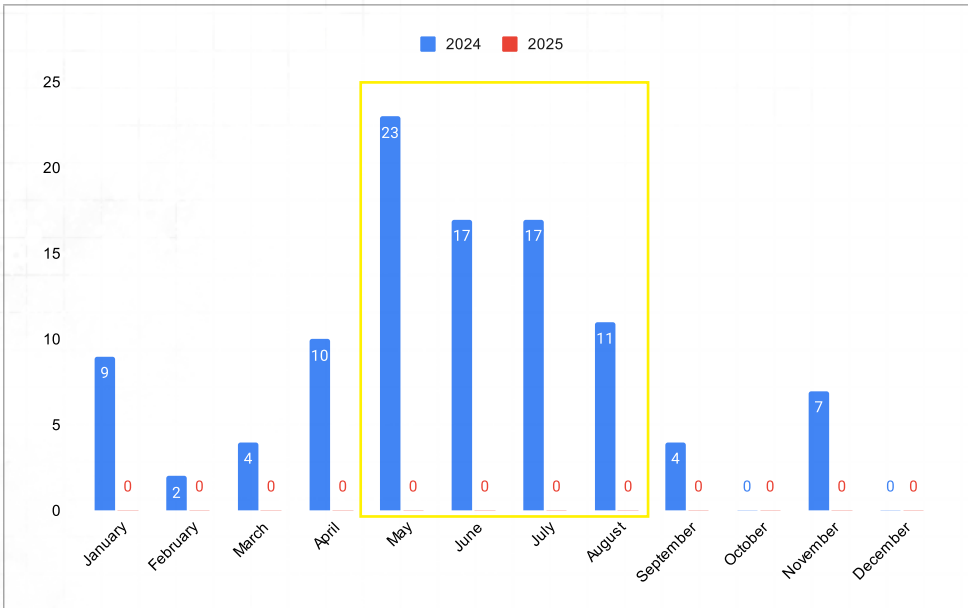

Blood Bowl

	2024	2025
January	72	0
February	54	0
March	55	0
April	52	0
May	14	0
June	7	0
July	43	0
August	56	0
September	37	0
October	30	0
November	13	0
December	0	0
Total	433	0

Notes:

Leagues ran between Jan/May and July to Nov

Old World/WHFB

	2024	2025
January	23	0
February	46	0
March	32	0
April	37	0
May	16	0
June	8	0
July	6	0
August	11	0
September	15	0
October	25	0
November	25	0
December	19	0
Total	263	0

Notes:

Map campaign ran February to mid May, and Rallying Cry meet ups started in September

Kill Team

	2024	2025
January	6	0
February	16	0
March	23	0
April	13	0
May	11	0
June	10	0
July	25	0
August	56	0
September	12	0
October	13	0
November	29	0
December	15	0
Total	229	0

Notes:

Knock-out League ran Aug to September. Kill Team Tuesdays run twice a month

Malifaux

	2024	2025
January	9	0
February	2	0
March	4	0
April	10	0
May	23	0
June	17	0
July	17	0
August	11	0
September	4	0
October	0	0
November	7	0
December	0	0
Total	104	0

Notes:

League ran between May and August