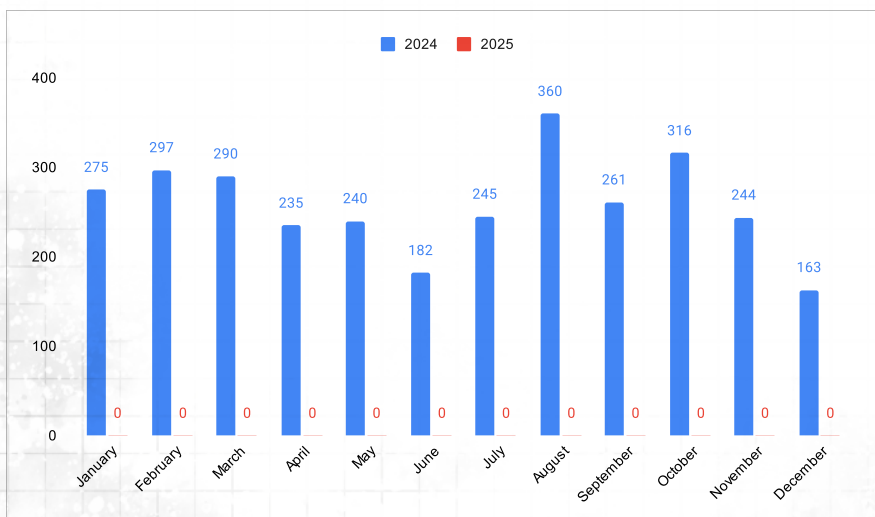

Club Growth

As we only have one year of sign-in data, the clearest way we can show club growth is through paid entries from the club members from our accounts. This data doesn't include Monthly, Guest, free, or RPG entries.

The club had a 57% growth in Member Paid Entries in 2024 compared to 2023

Member Paid Entries

	2022	2023	2024
January	-	130	160
February	-	102	188
March	147	105	179
April	107	121	159
May	114	112	145
June	90	135	118
July	88	83	165
August	104	127	220
September	76	103	202
October	105	113	244
November	97	104	160
December	74	73	117
Total	1002	1308	2057

2024 Attendance

The below chart shows all attendance registered, including guests, spectators, and RPG players using the back rooms. Occasionally players forget to sign in so the data can never be 100% accurate, however it will not be less than the numbers shown.

Attendance

	2024	2025
January	275	0
February	297	0
March	290	0
April	235	0
May	240	0
June	182	0
July	245	0
August	360	0
September	261	0
October	316	0
November	244	0
December	163	0
Total	3108	0

Game Data