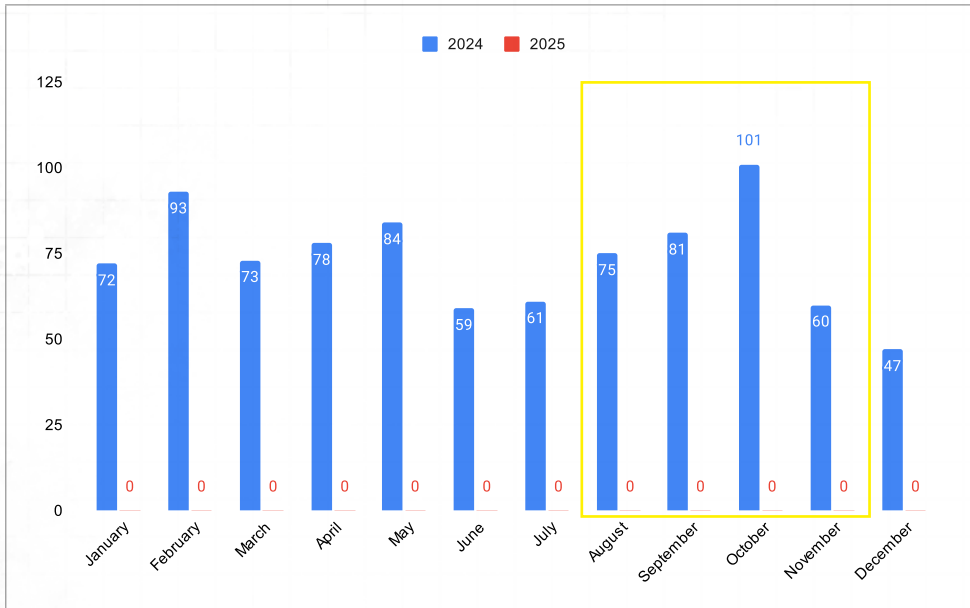

As part of the sign in process we also ask players what game they're playing that visit, allowing the committee to see the popularity of different systems which enables us to shift our attention accordingly, supporting the systems that are growing or declining with dedicated events, leagues, and scenery. Occasionally players forget to sign in so the data can never be 100% accurate, however it will not be less than the numbers shown.

Count of Games Played

Individual Breakdown

Over the next few pages you can see the breakdown of individual systems with accompanying notes to explain spikes in the games being played.

What We've Learnt

As you will see from the data, leagues and organised activities have a massive impact on attendance and community growth. The clearest examples are from Blood Bowl which reduces to almost zero games when there isn't a league running, and the growth in Horus Heresy towards the end of the year when we launched the Narrative campaign.

Warhammer 40,000

	2024	2025
January	72	0
February	93	0
March	73	0
April	78	0
May	84	0
June	59	0
July	61	0
August	75	0
September	81	0
October	101	0
November	60	0
December	47	0
Total	884	0

Notes:

Competitive League ran between Aug and Nov

Warhammer Age of Sigmar

	2024	2025
January	14	0
February	10	0
March	0	0
April	2	0
May	6	0
June	6	0
July	19	0
August	27	0
September	25	0
October	30	0
November	5	0
December	1	0
Total	145	0

Notes:

Spearhead League ran between August and October